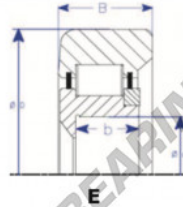

Mast guide bearing MG306DDL-2-ENDURO - MG306-DDL-2-ENDURO

<https://www.123bearing.ie/bearing-housing/deep-groove-bearing/mast-guide/mg306-ddl-2-enduro>

Non-Threaded Shoulder

Style IV Roller Bearing

Part Number	Style	Inner Diameter, d	Outer Diameter, D	Inner Ring Width, b	Outer Ring Width, B	Radius, R	Dynamic Capacity	Static Capacity
MG 306 DDL-2	IV-a Non threaded shoulder	30,000 mm	75,70 mm	16 mm	24,000 mm	6,000 mm	57,100 kN	67,100 kN

PRODUCT FEATURES

Brand	ENDURO
N° Ean13	3616060581822
Inside diameter	30 mm
Outside diameter	75.2 mm
Thickness	24 mm
Weight	150 g
Dynamic load	57.1 kN
Static load	67.1 kN
Packaging	-
Standard	-

contact@123bearing.ie