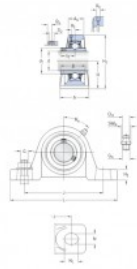

Housed bearing 2 bolts UCP209-H-SKF - UCP209-H-SKF

<https://www.123bearing.ie/bearing-housing/housed-bearing/cast-iron-housed-bearing-2/ucp209-h-skf>

DIMENSIONS	
d	45 mm
d ₁	+0.08 mm
d ₂	55 mm
d ₃	35 mm
D	142 mm
R ₁	8 mm
H	54 mm
H ₁	39 mm
H ₂	338 mm
J	146 mm
J ₁	max 120 mm
J ₂	min 142 mm
L	128.5 mm
L ₁	57 mm
L ₂	25 mm
L ₃	32.2 mm
TIRAZI FURTE	
R ₁	1/4-28 UNF
R ₂	8 mm
R ₃	45°
RACCORDO DI BRANDEGGIO	
D ₁	4.6 mm
D ₂	7.96 mm
D ₃	1/4-28 UNF

PRODUCT FEATURES

Brand	SKF
N° Ean13	7316579752527
Shaft diameter	45 mm
No. of fasteners	2
Tightening	Eccentric locking ring
Mounting center distance	146 mm
Material	cast iron
Packaging	1
Standard	No standard