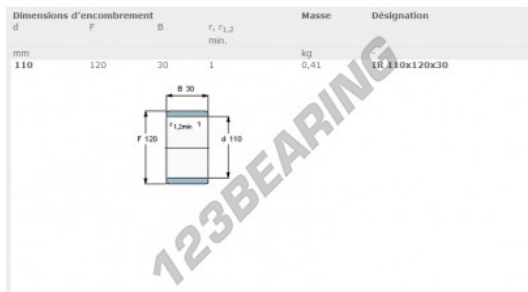

Inner ring IR110-120-30-SKF - IR110X120X30-SKF

<https://www.123bearing.ie/bearing-housing/needle-roller-bearing/inner-ring/ir110x120x30-skf>

PRODUCT FEATURES

Brand	SKF
N° Ean13	7316570793413
Inside diameter	110 mm
Outside diameter	120 mm
Thickness	30 mm
Type	IR
Weight	451 g
Packaging	1