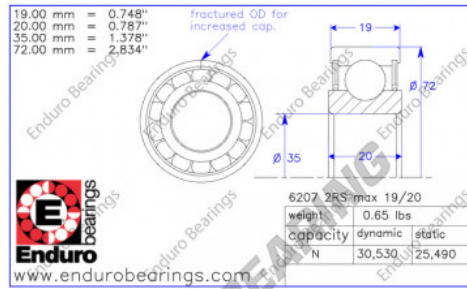

Deep groove ball bearing single row 6207-2RS-MAX-19-20-ENDURO - 6207-2RS-MAX-19-20-ENDURO

<https://www.123bearing.ie/bearing-housing/deep-groove-bearing/single-row/6207-2rs-max-19-20-enduro>

| Enduro | Insert Bearing |
|-----------------------|----------------|
| Inner Diameter, d | 35.0 mm |
| Outer Diameter, D | 72.0 mm |
| Width, B | 20.00 mm |
| Inner Width, b | 19.00 mm |
| Dynamic Capacity, Cr. | 38,930 N |
| Static Capacity, Cor. | 28,780 N |
| Weight | 0.64 lb |

PRODUCT FEATURES

| | |
|------------------|--------------------|
| Brand | ENDURO |
| N° Ean13 | 195947009725 |
| Inside diameter | 35 mm |
| Sealing | Seal on both sides |
| Outside diameter | 72 mm |
| Thickness | 20 mm |
| Weight | 290 g |
| Packaging | 1 |