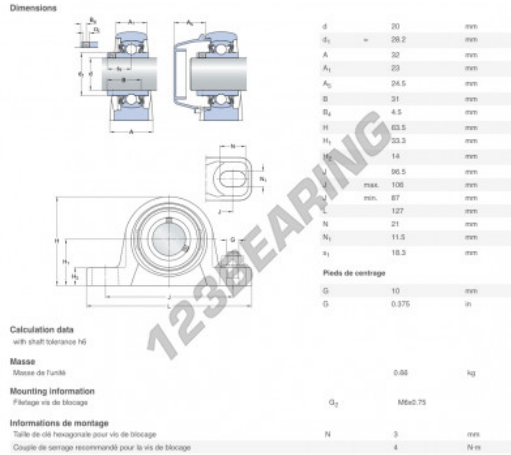

Housed bearing 2 bolts P2BSS-20M-YTPSS-SKF - P2BSS-20M-YTPSS-SKF

<https://www.123bearing.ie/bearing-housing/housed-bearing/cast-iron-housed-bearing-2/p2bss-20m-ytpss-skf>

PRODUCT FEATURES

Brand	SKF
N° Ean13	7316577847300
Shaft diameter	20 mm
No. of fasteners	2
Tightening	Eccentric locking ring
Mounting center distance	96.5 mm
Material	STAINLESS STEEL
Packaging	1