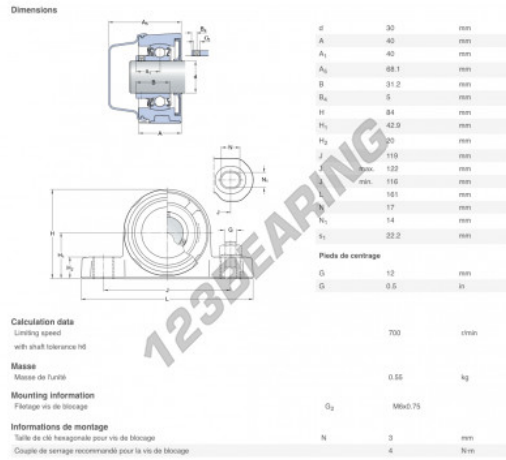

Housed bearing 2 bolts P2BC-30M-CPSS-DFH-SKF - P2BC-30M-CPSS-DFH-SKF

<https://www.123bearing.ie/bearing-housing/housed-bearing/cast-iron-housed-bearing-2/p2bc-30m-cpss-dfh-skf>

PRODUCT FEATURES

Brand	SKF
N° Ean13	7316577829078
Shaft diameter	30 mm
No. of fasteners	2
Tightening	Eccentric locking ring
Mounting center distance	119 mm
Material	FOOD-GRADE POLYPROPYLENE
Packaging	1