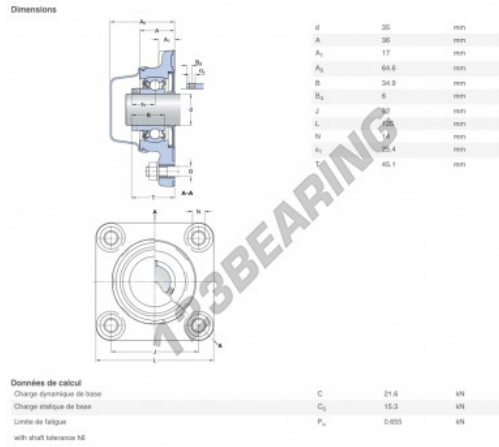

## Housed bearing 4 bolts F4BC-35M-CPSS-DFH-SKF - F4BC-35M-CPSS-DFH-SKF

<https://www.123bearing.ie/bearing-housing/housed-bearing/cast-iron-housed-bearing-4/f4bc-35m-cpss-dfh-skf>

### PRODUCT FEATURES

Brand	SKF
N° Ean13	7316577855978
Shaft diameter	35 mm
No. of fasteners	4
Tightening	Eccentric locking ring
Mounting center distance	92 mm
Material	FOOD-GRADE POLYPROPYLENE
Weight	792 g
Packaging	1
Standard	No standard