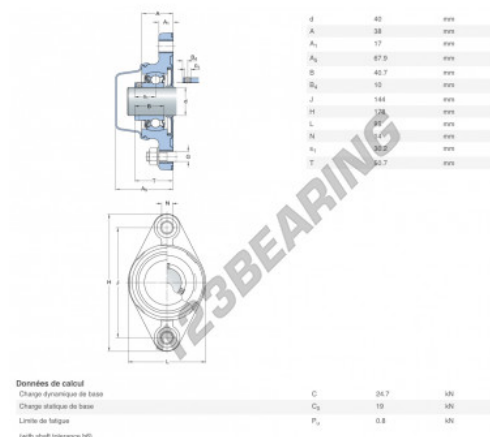

## Housed bearing 2 bolts F2BC-40M-CPSS-DFH-SKF - F2BC-40M-CPSS-DFH-SKF

<https://www.123bearing.ie/bearing-housing/housed-bearing/cast-iron-housed-bearing-2/f2bc-40m-cpss-dfh-skf>

### PRODUCT FEATURES

|                          |                          |
|--------------------------|--------------------------|
| Brand                    | SKF                      |
| N° Ean13                 | 7316577859303            |
| Shaft diameter           | 40 mm                    |
| No. of fasteners         | 2                        |
| Tightening               | Eccentric locking ring   |
| Mounting center distance | 144 mm                   |
| Material                 | FOOD-GRADE POLYPROPYLENE |
| Packaging                | 1                        |