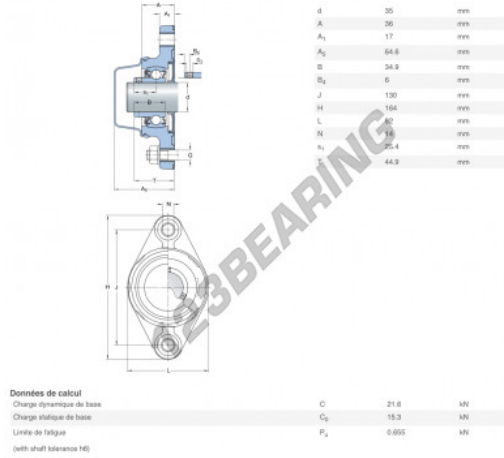

Housed bearing 2 bolts F2BC-35M-CPSS-DFH-SKF - F2BC-35M-CPSS-DFH-SKF

<https://www.123bearing.ie/bearing-housing/housed-bearing/cast-iron-housed-bearing-2/f2bc-35m-cpss-dfh-skf>

PRODUCT FEATURES

Brand	SKF
N° Ean13	7316577855985
Shaft diameter	35 mm
Shaft diameter	1.378" inch
No. of fasteners	2
Tightening	Eccentric locking ring
Mounting center distance	130 mm
Mounting center distance	5.118" inch
Limiting speed	500 rpm
Material	FOOD-GRADE POLYPROPYLENE
Weight	700 g
Dynamic load	21.6 kN
Static load	15.3 kN
Packaging	1
Standard	No standard