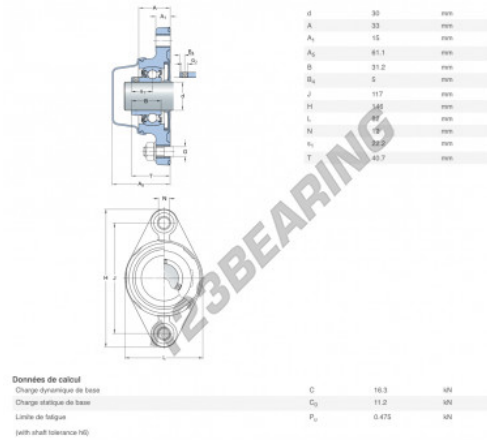

Housed bearing 2 bolts F2BC-30M-CPSS-DFH-SKF - F2BC-30M-CPSS-DFH-SKF

<https://www.123bearing.ie/bearing-housing/housed-bearing/cast-iron-housed-bearing-2/f2bc-30m-cpss-dfh-skf>

PRODUCT FEATURES

Brand	SKF
N° Ean13	7316577829054
Shaft diameter	30 mm
No. of fasteners	2
Tightening	Eccentric locking ring
Mounting center distance	117 mm
Material	FOOD-GRADE POLYPROPYLENE
Packaging	1