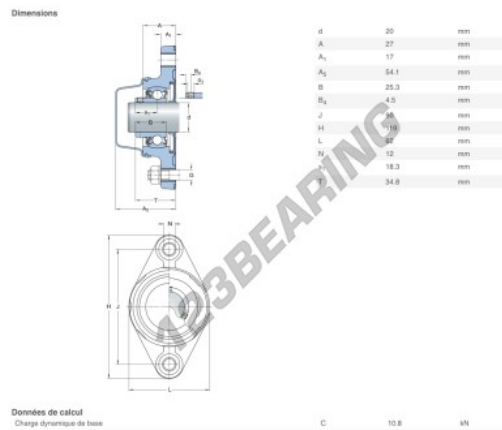

## Housed bearing 2 bolts F2BC-20M-CPSS-DFH-SKF - F2BC-20M-CPSS-DFH-SKF

<https://www.123bearing.ie/bearing-housing/housed-bearing/cast-iron-housed-bearing-2/f2bc-20m-cpss-dfh-skf>

### PRODUCT FEATURES

Brand	SKF
N° Ean13	7316577845351
Shaft diameter	20 mm
No. of fasteners	2
Tightening	Eccentric locking ring
Mounting center distance	90 mm
Material	FOOD-GRADE POLYPROPYLENE
Weight	280 g
Dynamic load	10.8 kN
Static load	6.55 kN
Packaging	1
Standard	No standard