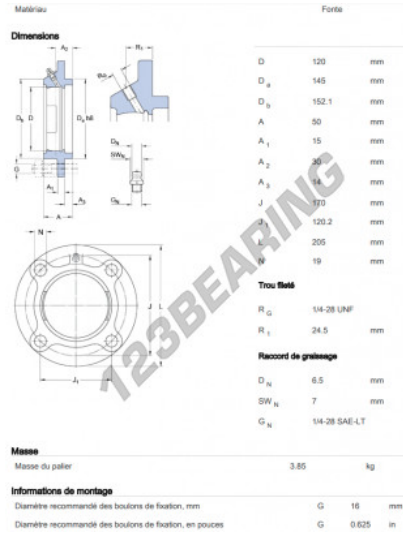

Tapered roller bearing 387A-382S-SKF - 387A-382S-SKF

<https://www.123bearing.ie/bearing-housing/roller-bearing/tapered/387a-382s-skf>

PRODUCT FEATURES

Brand	SKF
N° Ean13	3616060833754
Inside diameter	57.15 mm
Outside diameter	96.838 mm
Thickness	25.4 mm
Packaging	1