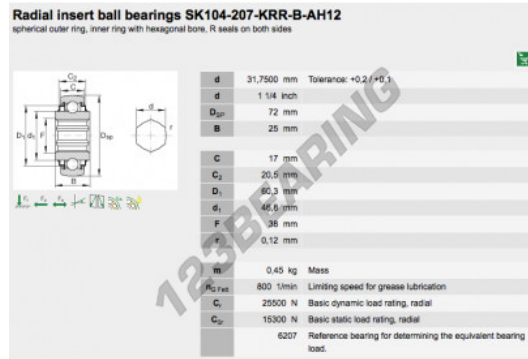

## Housed bearing accessorie SK104-207-KTT-B-INA - SK104-207-KTT-B-INA

<https://www.123bearing.ie/bearing-housing/housed-bearing/accessories/sk104-207-ktt-b-ina>

### PRODUCT FEATURES

Brand	INA
N° Ean13	4047643215459
Inside diameter	37.2 mm
Outside diameter	72 mm
Thickness	37.9 mm
Weight	460 g
Packaging	1
Standard	No standard

[contact@123bearing.ie](mailto:contact@123bearing.ie)