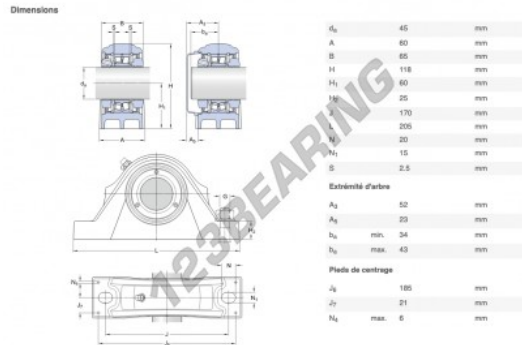

Housed bearing 2 bolts SYNT45-L-SKF - SYNT45-L-SKF

<https://www.123bearing.ie/bearing-housing/housed-bearing/cast-iron-housed-bearing-2/synt45-l-skf>

PRODUCT FEATURES

Brand	SKF
N° Ean13	7316574443215
Shaft diameter	45 mm
No. of fasteners	2
Tightening	Eccentric locking ring
Mounting center distance	170 mm
Material	cast iron
Packaging	1