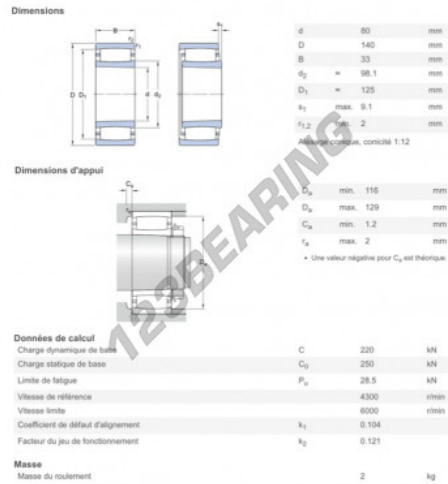

Roller bearing C2216-K-SKF - C2216-K-SKF

<https://www.123bearing.ie/bearing-housing/roller-bearing/roller/c2216-k-skf>

Roulements à rouleaux toroïdaux CARB

PRODUCT FEATURES

Brand	SKF
N° Ean13	7316577759054
Inside diameter	80 mm
Outside diameter	140 mm
Thickness	33 mm
Limiting speed	6000 rpm
Weight	2000 g
Dynamic load	220 kN
Static load	250 kN
Packaging	1