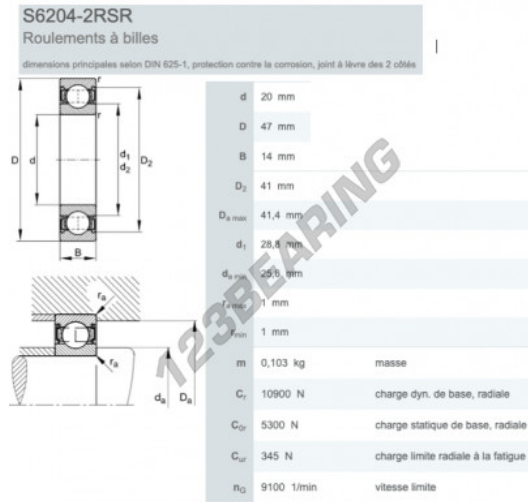

Deep groove ball bearing single row S6204-2RSR-HLC-FAG - S6204-2RSR-HLC-FAG

<https://www.123bearing.ie/bearing-housing/deep-groove-bearing/single-row/s6204-2rsr-hlc-fag>

PRODUCT FEATURES

| | |
|------------------|--------------------|
| Brand | FAG |
| N° Ean13 | 3616060824820 |
| Inside diameter | 20 mm |
| Sealing | Seal on both sides |
| Outside diameter | 47 mm |
| Thickness | 14 mm |
| Weight | 110 g |
| Packaging | 1 |