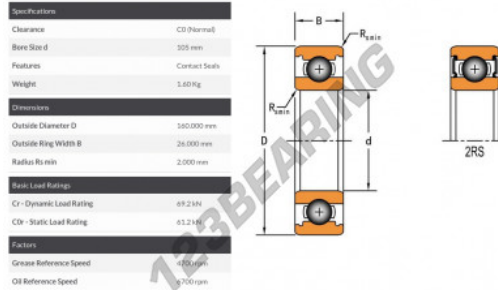

Deep groove ball bearing single row 6021-2RS-TIMKEN - 6021-2RS-TIMKEN

<https://www.123bearing.ie/bearing-housing/deep-groove-bearing/single-row/6021-2rs-timken>

PRODUCT FEATURES

Brand	TIMKEN
N° Ean13	53893722344
Inside diameter	105 mm
Sealing	Seal on both sides
Outside diameter	160 mm
Thickness	26 mm
Weight	1590 g
Dynamic load	29.2 kN
Static load	61.2 kN
Packaging	1