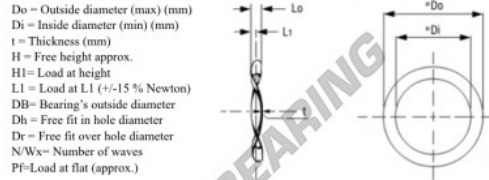

Compression wave spring washer WSW-CT-61.9-50-0.50-4 - W2437020

<https://www.123bearing.ie/accessories/washer/compression-wave-spring-washer/w2437020>

Wave Spring Washers - Compression Type

Part Number	Di (mm)	Do (mm)	T (mm)	Wx	PF (N)	R (N/mm)	Lo (mm)	Db (mm)
W2437-020	50,0	61,9	0,50	4	1127,8	137,3	4,00	62

PRODUCT FEATURES

Brand	GEN
Inside diameter	50 mm
Outside diameter	61.9 mm
Thickness	0.5 mm
Weight	4 g
Material	STEEL
Number of corrugations	4
Packaging	1
Flat load (approx)	1127 N
R	137.3 N/mm
Approximate headroom	4 mm
Ball bearing diameter	62 mm