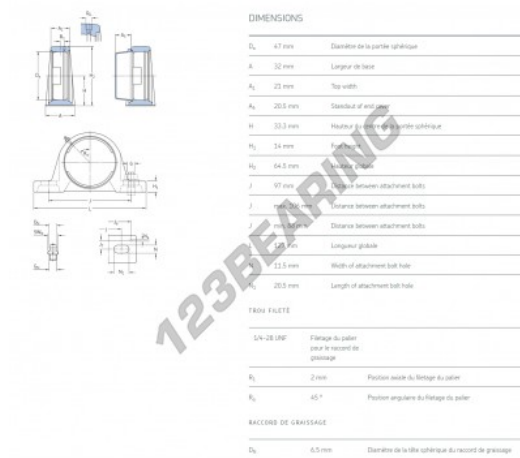

Housed bearing 2 bolts SY504-M-SKF - SY504-M-SKF

<https://www.123bearing.ie/bearing-housing/housed-bearing/cast-iron-housed-bearing-2/sy504-m-skf>

PRODUCT FEATURES

Brand	SKF
N° Ean13	7316570518252
Limiting speed	8500 rpm
Material	cast iron
Weight	434 g
Dynamic load	13 kN
Static load	7 kN
Packaging	1
Standard	No standard