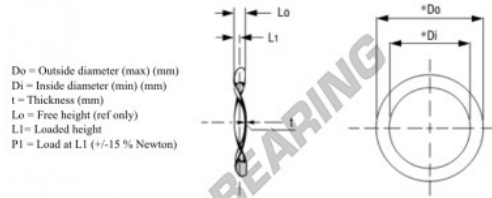

Wave spring washer WSW-15.44-11.66-0.2 - W0608-008

<https://www.123bearing.ie/accessories/washer/wave-spring-washer/w0608-008>

Part Number	Di (mm)	Do (mm)	t (mm)	Lo (mm)	L1 (mm)	P1 (N)
W0608-008	11.66	15.44	0.20	0.94	0.64	13-22

PRODUCT FEATURES

Brand	GEN
Inside diameter	11.66 mm
Outside diameter	15.44 mm
Thickness	0.2 mm
Material	STEEL
Clearance height	0.94 mm
Packaging	1
Loaded height	0.64
Flat load (approx)	13 N

contact@123bearing.ie