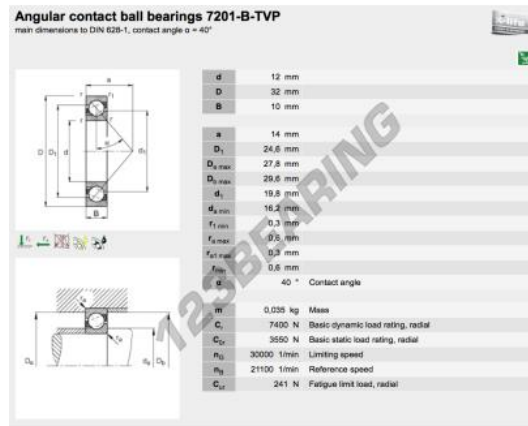

Deep groove ball bearing single row 7201-B-XL-TVP-FAG - 7201-B-TVP-FAG

<https://www.123bearing.ie/bearing-housing/deep-groove-bearing/single-row/7201-b-tvp-fag>

PRODUCT FEATURES

Brand	FAG
N° Ean13	4054372871641
Inside diameter	12 mm
Outside diameter	32 mm
Thickness	10 mm
Limiting speed	33000 rpm
Weight	38 g
Dynamic load	7.9 kN
Static load	3.55 kN
Packaging	1