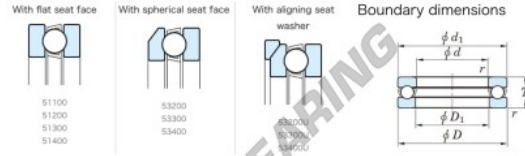

Thrust ball bearing 53340-JTEKT - 53340-KOYO

<https://www.123bearing.ie/bearing-housing/deep-groove-bearing/thrust/53340-koyo>

Thrust Ball Bearings - Single Direction

Bearing No.	Boundary dimensions (mm)				Basic load ratings (kN)		Fatigue load limit (kN)	Limiting speed (rpm)
	d	D	t	r	C ₀	C	lim (min. 1) (min. 1)	
53340	200	340	118.4	4	745	2220	61.1	400

PRODUCT FEATURES

Brand	JTEKT
N° Ean13	3616060803603
Inside diameter	200 mm
Outside diameter	340 mm
Thickness	118.4 mm
Limiting speed	420 rpm
Dynamic load	745 kN
Static load	2220 kN
Packaging	1

contact@123bearing.ie