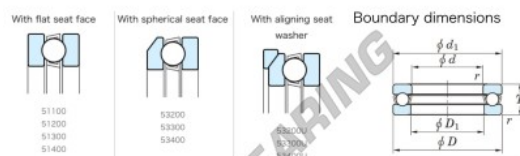

Thrust ball bearing 53211-JTEKT - 53211-KOYO

<https://www.123bearing.ie/bearing-housing/deep-groove-bearing/thrust/53211-koyo>

Thrust Ball Bearings - Single Direction

Bearing No.	Boundary dimensions (mm)				Basic load ratings (kN)		Fatigue load limit (kN)	Limiting speed (min-1)
	d	D	T	FWF	C ₀	C ₀₀		
53211	55	90	27.3	1	86.7	159	7.2	2100

PRODUCT FEATURES

Brand	JTEKT
N° Ean13	3616060803344
Inside diameter	55 mm
Outside diameter	90 mm
Thickness	27.3 mm
Limiting speed	2100 rpm
Dynamic load	86.7 kN
Static load	159 kN
Packaging	1

contact@123bearing.ie