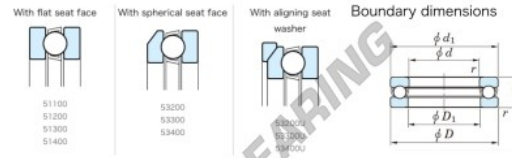

Thrust ball bearing 51238-JTEKT - 51238-KOYO

<https://www.123bearing.ie/bearing-housing/deep-groove-bearing/thrust/51238-koyo>

Thrust Ball Bearings - Single Direction

Bearing No.	Boundary dimensions (mm)				Basic load ratings (kN)		Fatigue load limit (kN)	Limiting speed (min-1)
	d	D	T	srz	C ₀	C	Speed (min-1)	
51238	190	270	62	2	385	1060	31.4	850

PRODUCT FEATURES

Brand	JTEKT
N° Ean13	4549250135422
Inside diameter	190 mm
Outside diameter	270 mm
Thickness	62 mm
Limiting speed	650 rpm
Dynamic load	385 kN
Static load	1060 kN
Packaging	1

contact@123bearing.ie