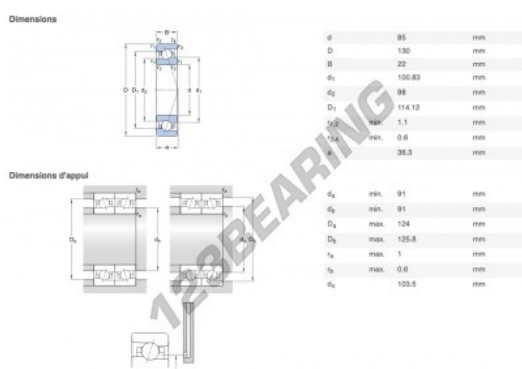

Deep groove ball bearing single row 7017-ACE-GB-P4A-SKF - 7017-ACE-GB-P4A-SKF

<https://www.123bearing.ie/bearing-housing/deep-groove-bearing/single-row/7017-ace-gb-p4a-skf>

PRODUCT FEATURES

Brand	SKF
N° Ean13	7316575996994
Inside diameter	85 mm
Outside diameter	130 mm
Thickness	22 mm
Weight	0.895 g
Packaging	1