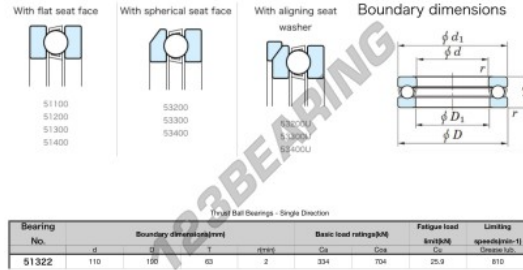

Thrust ball bearing 51322-JTEKT - 51322-KOYO

<https://www.123bearing.ie/bearing-housing/deep-groove-bearing/thrust/51322-koyo>

PRODUCT FEATURES

Brand	JTEKT
N° Ean13	4549250135620
Inside diameter	110 mm
Outside diameter	190 mm
Thickness	63 mm
Limiting speed	810 rpm
Dynamic load	334 kN
Static load	704 kN
Packaging	1