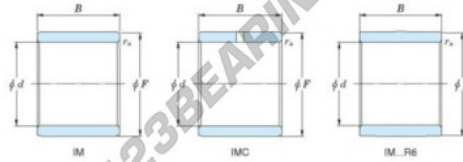

Inner ring IM-19030-JTEKT - IM-19030-KOYO

<https://www.123bearing.ie/bearing-housing/needle-roller-bearing/inner-ring/im-19030-koyo>

Boundary dimensions

Metric combined

Bearing No.	d	Boundary dimensions(mm)		
		F	B	rs
IM 19030	30	35	27.5	0.35

PRODUCT FEATURES

Brand	JTEKT
N° Ean13	3616060801333
Inside diameter	30 mm
Outside diameter	35 mm
Thickness	27.5 mm
Type	IM...P
Weight	300 g
Packaging	1
Standard	No standard

contact@123bearing.ie

+33 359 36 04 90