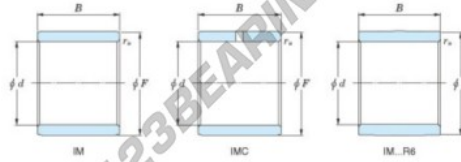

Inner ring IM-19025-JTEKT - IM-19025-KOYO

<https://www.123bearing.ie/bearing-housing/needle-roller-bearing/inner-ring/im-19025-koyo>

Boundary dimensions

Metric combined

Bearing No.	Boundary dimensions(mm)			
	d	F	B	r _s
IM 19025	25	30	27,5	0,35

PRODUCT FEATURES

Brand	JTEKT
N° Ean13	3616060801319
Inside diameter	25 mm
Outside diameter	30 mm
Thickness	27.5 mm
Type	IM...P
Packaging	1

contact@123bearing.ie

+33 359 36 04 90

CRT4 de Lesquin 60 Rue Du Haut De Sainghin 59273 Fretin FRANCE