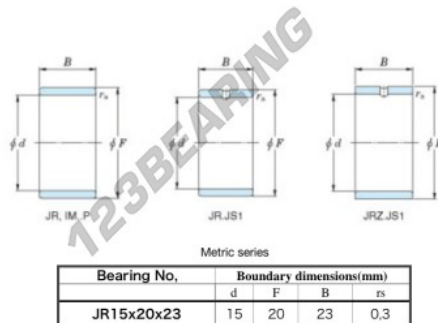

Inner ring JR15-20-23-JTEKT - JR15-20-23-KOYO

<https://www.123bearing.ie/bearing-housing/needle-roller-bearing/inner-ring/jr15-20-23-koyo>

Boundary dimensions

PRODUCT FEATURES

Brand	JTEKT
N° Ean13	3616060799104
Inside diameter	15 mm
Outside diameter	20 mm
Thickness	23 mm
Type	JR
Packaging	1