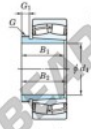

## Spherical roller bearing 23056RHAK-AH3056-JTEKT - 23056RHAK-AH3056-KOYO

<https://www.123bearing.ie/bearing-housing/roller-bearing/spherical/23056rhak-ah3056-koyo>

Boundary dimensions

Bearing No.	Boundary dimensions(mm)			Basic load ratings(kN)		Limiting speeds(rpm)	
	d	D	B	C <sub>10</sub>	C <sub>010</sub>	n <sub>1</sub>	n <sub>0.1</sub>
23056RHAK-AH3056	260	420	106	1940	2950	700	940

### PRODUCT FEATURES

Brand	JTEKT
N° Ean13	3616060794505
Inside diameter	260 mm
Outside diameter	420 mm
Thickness	106 mm
Limiting speed	700 rpm
Dynamic load	1940 kN
Static load	2950 kN
Packaging	1

[contact@123bearing.ie](mailto:contact@123bearing.ie)