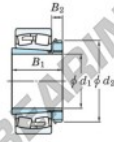

## Spherical roller bearing 23996RK-H3996-JTEKT - 23996RK-H3996-KOYO

<https://www.123bearing.ie/bearing-housing/roller-bearing/spherical/23996rk-h3996-koyo>

Boundary dimensions

Bearing No.	Boundary dimensions (mm)				Basic load ratings (kN)		Limiting speeds (min <sup>-1</sup> )	
	d1	d2	B	rim	C <sub>r</sub>	C <sub>0r</sub>	Grease lub.	Oil lub.
23996RK-H3996	450	650	128	5	3290	6130	350	460

### PRODUCT FEATURES

Brand	JTEKT
N° Ean13	3616060792709
Inside diameter	450 mm
Outside diameter	650 mm
Thickness	128 mm
Limiting speed	350 rpm
Dynamic load	3290 kN
Static load	6130 kN
Packaging	1

[contact@123bearing.ie](mailto:contact@123bearing.ie)