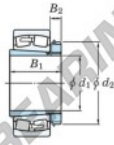

Spherical roller bearing 23284RK-H3284-JTEKT - 23284RK-H3284-KOYO

<https://www.123bearing.ie/bearing-housing/roller-bearing/spherical/23284rk-h3284-koyo>

Boundary dimensions

Bearing No.	Boundary dimensions (mm)				Basic load ratings (kN)		Limiting speeds (min ⁻¹)	
	d1	D	B	r (mm)	Cr	C0r	Grease lub.	Oil lub.
23284RK-H3284	400	760	272	7.5	8130	11500	320	430

PRODUCT FEATURES

Brand	JTEKT
N° Ean13	3616060792518
Inside diameter	400 mm
Outside diameter	760 mm
Thickness	272 mm
Limiting speed	320 rpm
Dynamic load	8130 kN
Static load	11500 kN
Packaging	1

contact@123bearing.ie