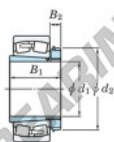

Spherical roller bearing 23228RZK-H2328-JTEKT - 23228RZK-H2328-KOYO

<https://www.123bearing.ie/bearing-housing/roller-bearing/spherical/23228rzk-h2328-koyo>

Boundary dimensions

Bearing No.	Boundary dimensions (mm)				Basic load ratings (kN)		Limiting speeds (min ⁻¹)		
	d1	D	B	r (max)	C _r	C _{0r}	Grease lub.	Oil lub.	Din lub.
23228RZK-H2328	125	250	88	3	1020	1290	1800	2300	

PRODUCT FEATURES

Brand	JTEKT
N° Ean13	3616060790897
Inside diameter	125 mm
Outside diameter	250 mm
Thickness	88 mm
Limiting speed	1800 rpm
Dynamic load	1020 kN
Static load	1290 kN
Packaging	1

contact@123bearing.ie