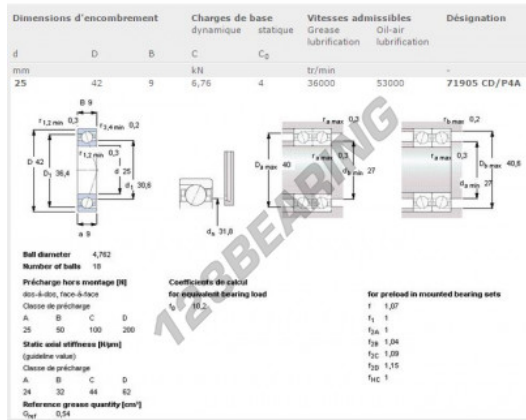

Deep groove ball bearing single row 71905CD-P4A-SKF - 71905CD-P4A-SKF

<https://www.123bearing.ie/bearing-housing/deep-groove-bearing/single-row/71905cd-p4a-skf>

PRODUCT FEATURES

Brand	SKF
N° Ean13	7316570235760
Inside diameter	25 mm
Sealing	Non-tight
Cage	Non-metallic
Contact angle	15 °
Outside diameter	42 mm
Thickness	9 mm
Dynamic load	6.76 kN
Static load	4 kN
Packaging	1