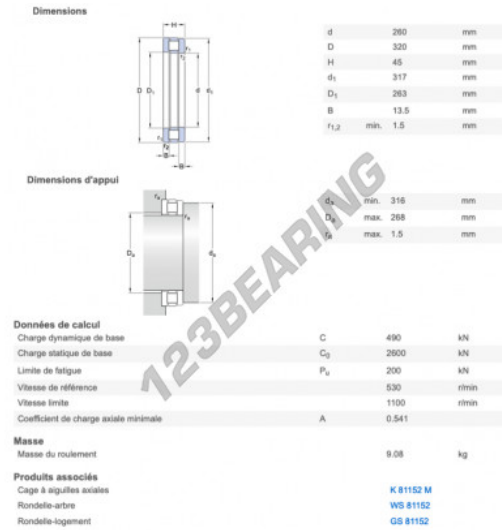

Thrust roller bearing 81152-M-SKF - 81152-M-SKF

<https://www.123bearing.ie/bearing-housing/roller-bearing/thrust/81152-m-skf>

PRODUCT FEATURES

Brand	SKF
N° Ean13	7316572381946
Inside diameter	260 mm
Outside diameter	320 mm
Thickness	45 mm
Limiting speed	1100 rpm
Dynamic load	490 kN
Static load	2600 kN
Packaging	1