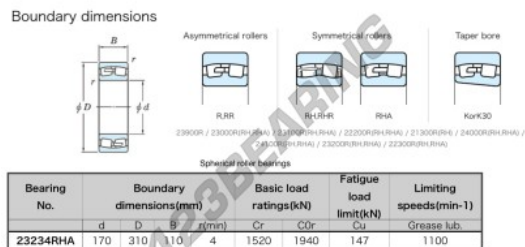

Deep groove ball bearing single row 23234-RHA-JTEKT - 23234-RHA-KOYO

<https://www.123bearing.ie/bearing-housing/deep-groove-bearing/single-row/23234-rha-koyo>

PRODUCT FEATURES

Brand	JTEKT
N° Ean13	3616060666529
Inside diameter	170 mm
Outside diameter	310 mm
Thickness	110 mm
Limiting speed	1100 rpm
Dynamic load	1520 kN
Static load	1940 kN
Packaging	1