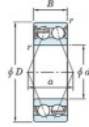

Deep groove ball bearing single row 5208-ZZ-JTEKT - 5208-ZZ-KOYO

<https://www.123bearing.ie/bearing-housing/deep-groove-bearing/single-row/5208-zz-koyo>

Boundary dimensions

Double shielded - Shielded ZZ

Bearing No.	Boundary dimensions(mm)				Basic load ratings(kN)		Fatigue load limit(kN)	Limiting speeds(min-1)
	d	D	B	r(min)	Cr	Cor	Cu	Grease lub.
5208 ZZ	40	80	30.2	1.1	45.7	29.1	1.5	5000

PRODUCT FEATURES

Brand	JTEKT
N° Ean13	3616060660626
Inside diameter	40 mm
Sealing	Shield on both sides
Outside diameter	80 mm
Thickness	30.2 mm
Limiting speed	5000 rpm
Dynamic load	45.7 kN
Static load	29.1 kN
Packaging	1