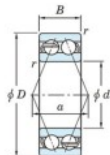

## Deep groove ball bearing single row 5203-JTEKT - 5203-KOYO

<https://www.123bearing.ie/bearing-housing/deep-groove-bearing/single-row/5203-koyo>

Boundary dimensions

Angular Ball Bearings - Double-row - Open

Bearing No.	Boundary dimensions(mm)				Basic load ratings(kN)		Fatigue load limit(kN)	Limiting speeds(min-1)
	d	D	B	r(min)	Cr	CoR	Cu	Grease lub.
5203	17	40	17.5	0.6	16.5	8.15	0.42	11000

## PRODUCT FEATURES

Brand	JTEKT
N° Ean13	4549250135934
Inside diameter	17 mm
Outside diameter	40 mm
Thickness	17.5 mm
Limiting speed	11000 rpm
Weight	103 g
Dynamic load	16.5 kN
Static load	8.15 kN
Packaging	1