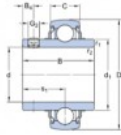

Deep groove ball bearing single row YAR212-2FW-VA228-SKF - YAR212-2FW-VA228-SKF

<https://www.123bearing.ie/bearing-housing/deep-groove-bearing/single-row/yar212-2fw-va228-skf>

YAR 212-2FW/VA228

Dimensions

d	60	mm
D	110	mm
B	65.1	mm
C	26	mm
r1	75.64	mm
r2	10	mm
G1	39.7	mm
r1,2	min. 1.5	mm

Calculation data

Basic dynamic load rating	C	52.7	kN
Basic static load rating	C ₀	36	kN
Limiting speed		100	rpm
Limiting temperature	T	max. 350	°C

Mass

Mass bearing		1.35	kg
--------------	--	------	----

Mounting information

Grub (set) screw	G ₂	M10x1	
Hexagonal key size for grub screw	N	5	mm
Recommended tightening torque for grub screw		16.5	N m

PRODUCT FEATURES

Brand	SKF
N° Ean13	3616060656063
Inside diameter	60 mm
Outside diameter	110 mm
Thickness	26 mm
Limiting speed	100 rpm
Dynamic load	52.7 kN
Static load	36 kN
Packaging	1

contact@123bearing.ie

+33 359 36 04 90