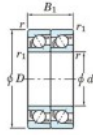

Deep groove ball bearing single row 7002-BDT-FY-JTEKT - 7002-BDT-FY-KOYO

<https://www.123bearing.ie/bearing-housing/deep-groove-bearing/single-row/7002-bdt-fy-koyo>

Boundary dimensions

Bearing No.	Boundary dimensions(mm)					Basic load ratings(kN)		Fatigue load factor		Limiting speeds(min-1)
	d	D	B	r1(min)	r1(max)	Cr	C0r	C0	n0	Grease Lub
7002BDT FY	15	32	14	0.3	0.15	11.3	6.3	0.32	-	15000

PRODUCT FEATURES

Brand	JTEKT
N° Ean13	3616060655851
Inside diameter	15 mm
Outside diameter	32 mm
Thickness	14 mm
Limiting speed	15000 rpm
Dynamic load	11.3 kN
Static load	6.3 kN
Packaging	1

contact@123bearing.ie

+33 359 36 04 90

CRT4 de Lesquin 60 Rue Du Haut De Sainghin 59273 Fretin FRANCE