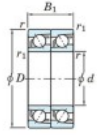

Deep groove ball bearing single row 7902-CDT-FY-JTEKT - 7902-CDT-FY-KOYO

<https://www.123bearing.ie/bearing-housing/deep-groove-bearing/single-row/7902-cdt-fy-koyo>

Boundary dimensions

Bearing No.	Boundary dimensions(mm)					Basic load ratings(kN)		Fatigue load limit(kN)	factor	Limiting speeds(min-1)
	d	D	B	r1(mm)	r2(mm)	C1	C01	C10	f0	Grease lub.
7902CDT FY	15	28	14	0.3	0.15	9.65	5.3	0.21	14.5	31000

PRODUCT FEATURES

Brand	JTEKT
N° Ean13	3616060655844
Inside diameter	15 mm
Outside diameter	28 mm
Thickness	14 mm
Limiting speed	31000 rpm
Dynamic load	9.65 kN
Static load	5.3 kN
Packaging	1

contact@123bearing.ie

+33 359 36 04 90

CRT4 de Lesquin 60 Rue Du Haut De Sainghin 59273 Fretin FRANCE