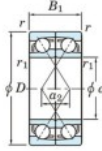

Deep groove ball bearing single row 7024-CDF-FY-JTEKT - 7024-CDF-FY-KOYO

<https://www.123bearing.ie/bearing-housing/deep-groove-bearing/single-row/7024-cdf-fy-koyo>

Boundary dimensions

Angular ball bearings Face to face (DF)

Bearing No.	Boundary dimensions(mm)					Basic load ratings(kN)		Fatigue load limit(kN)	factor	Limiting speeds(min-1)
	d	D	B	r1(min)	r1(max)	Cr	C0r			
7024CDF FY	120	180	56	2	-	216	226	10.2	16	4300

PRODUCT FEATURES

Brand	JTEKT
N° Ean13	3616060653376
Inside diameter	120 mm
Outside diameter	180 mm
Thickness	56 mm
Limiting speed	4300 rpm
Dynamic load	216 kN
Static load	226 kN
Packaging	1

contact@123bearing.ie

+33 359 36 04 90