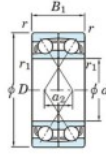

Deep groove ball bearing single row 7318-DF-FY-JTEKT - 7318-DF-FY-KOYO

<https://www.123bearing.ie/bearing-housing/deep-groove-bearing/single-row/7318-df-fy-koyo>

Boundary dimensions

Single ball bearing Face to face (FF)

Bearing No.	Boundary dimensions(mm)					Basic load ratings(kN)		Fatigue load factor	Limiting speeds(min-1)	
	d	D	B	r1(min)	r2(min)	Cr	Cor	f0	Grease lub.	Oil lub.
7318DF FY	90	190	86	3	-	327	270	11.8	-	3300

PRODUCT FEATURES

Brand	JTEKT
N° Ean13	3616060652805
Inside diameter	90 mm
Outside diameter	190 mm
Thickness	86 mm
Limiting speed	3300 rpm
Dynamic load	327 kN
Static load	270 kN
Packaging	1

contact@123bearing.ie