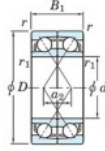

## Deep groove ball bearing single row 7216-BDF-FY-JTEKT - 7216-BDF-FY-KOYO

<https://www.123bearing.ie/bearing-housing/deep-groove-bearing/single-row/7216-bdf-fy-koyo>

Boundary dimensions

Original ball bearings Face to face (DF)

Bearing No.	Boundary dimensions(mm)					Basic load ratings(kN)		Fatigue load factor		Limiting speeds(min-1)
	d	D	B	r1(mm)	r1(mm)	C0	C0R	C0	10	
7216BDF FY	80	140	52	2	-	157	130	7.15	-	3200

### PRODUCT FEATURES

Brand	JTEKT
N° Ean13	3616060652454
Inside diameter	80 mm
Outside diameter	140 mm
Thickness	52 mm
Limiting speed	3200 rpm
Dynamic load	157 kN
Static load	130 kN
Packaging	1

[contact@123bearing.ie](mailto:contact@123bearing.ie)