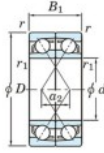

## Deep groove ball bearing single row 7910-CDF-FY-JTEKT - 7910-CDF-FY-KOYO

<https://www.123bearing.ie/bearing-housing/deep-groove-bearing/single-row/7910-cdf-fy-koyo>

Boundary dimensions

Angular ball bearings Face to face (DF)

Bearing No.	Boundary dimensions(mm)				Basic load ratings(kN)		Fatigue load limit(kN)	factor	Limiting speeds(min-1)	
	d	D	B	r1(min)	Cr	CoCr				
7910CDF FY	50	72	24	0.6	-	35.4	31.4	1.7	16.2	11000

### PRODUCT FEATURES

Brand	JTEKT
N° Ean13	3616060651532
Inside diameter	50 mm
Outside diameter	72 mm
Thickness	24 mm
Limiting speed	11000 rpm
Dynamic load	35.4 kN
Static load	31.4 kN
Packaging	1

[contact@123bearing.ie](mailto:contact@123bearing.ie)