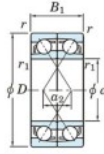

Deep groove ball bearing single row 7407-BDF-FY-JTEKT - 7407-BDF-FY-KOYO

<https://www.123bearing.ie/bearing-housing/deep-groove-bearing/single-row/7407-bdf-fy-koyo>

Boundary dimensions

Original ball bearings Face to face (DF)

Bearing No.	Boundary dimensions(mm)					Basic load ratings(kN)		Fatigue load limit(kN)	factor f0	Limiting speeds(min-1)
	d	D	B	r1(min)	r1(max)	Cr	Cor			
7407BDF FY	35	100	50	1.5	-	114	68.6	4.9	-	4300

PRODUCT FEATURES