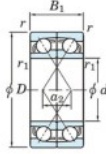

Deep groove ball bearing single row 7214-BDF-JTEKT - 7214-BDF-KOYO

<https://www.123bearing.ie/bearing-housing/deep-groove-bearing/single-row/7214-bdf-koyo>

Boundary dimensions

Angular ball bearings face to face (DF)

Bearing No.	Boundary dimensions(mm)					Basic load ratings(kN)		Fatigue load limit(kN)	factor	Limiting speeds(min-1)
	d	D	B	r (mm)	r1 (mm)	C _r	C _{0r}			
7214BDF	70	125	48	1.5	1	140	116	6.75	-	2900

PRODUCT FEATURES

Brand	JTEKT
N° Ean13	3616060650184
Inside diameter	70 mm
Outside diameter	125 mm
Thickness	48 mm
Limiting speed	2900 rpm
Dynamic load	140 kN
Static load	116 kN
Packaging	1

contact@123bearing.ie

+33 359 36 04 90