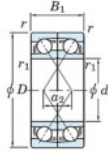

## Deep groove ball bearing single row 7304-DF-JTEKT - 7304-DF-KOYO

<https://www.123bearing.ie/bearing-housing/deep-groove-bearing/single-row/7304-df-koyo>

Boundary dimensions

Angular ball bearings Face to face (DF)

Bearing No.	Boundary dimensions(mm)						Basic load ratings(kN)		Fatigue load limit(kN) C <sub>10</sub>	factor f0	Limiting speeds(min-1) Grease lub.
	d	D	B	r (min)	r1 (min)	C <sub>r</sub>	C <sub>0r</sub>				
7304DF	20	52	30	1.1	0.6	38	20.8	1.6	-	10000	

### PRODUCT FEATURES

Brand	JTEKT
N° Ean13	4549250271083
Inside diameter	20 mm
Outside diameter	52 mm
Thickness	30 mm
Limiting speed	10000 rpm
Dynamic load	38 kN
Static load	20.8 kN
Packaging	1

[contact@123bearing.ie](mailto:contact@123bearing.ie)