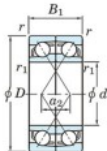

Deep groove ball bearing single row 7201-CDF-JTEKT - 7201-CDF-KOYO

<https://www.123bearing.ie/bearing-housing/deep-groove-bearing/single-row/7201-cdf-koyo>

Boundary dimensions

40 grade ball bearings Face to face (DF)

Bearing No.	Boundary dimensions(mm)						Basic load ratings(kN)		Fatigue load limit(kN)		factor	Limiting speeds(min-1)
	d	D	B	r (mm)	r1 (mm)	Cr	Co _r	Cu	f0			
7201CDF	12	32	20	0.6	0.3	17.2	8.55	0.67	12.5		24000	

PRODUCT FEATURES

Brand	JTEKT
N° Ean13	3616060649355
Inside diameter	12 mm
Outside diameter	32 mm
Thickness	20 mm
Limiting speed	24000 rpm
Dynamic load	17.2 kN
Static load	8.55 kN
Packaging	1

contact@123bearing.ie