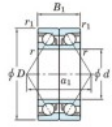

Deep groove ball bearing single row 7020-BDB-FY-JTEKT - 7020-BDB-FY-KOYO

<https://www.123bearing.ie/bearing-housing/deep-groove-bearing/single-row/7020-bdb-fy-koyo>

Boundary dimensions

Bearing No.	Boundary dimensions (mm)					Basic load ratings (kN)		Fatigue load factor	Limiting speeds (min-1)
	d	D	B	r1 (mm)	r2 (mm)	Cr	Cor		
7020BDB FY	100	150	48	1.5	1	124	127	5.9	2800

PRODUCT FEATURES

Brand	JTEKT
N° Ean13	3616060647719
Inside diameter	100 mm
Outside diameter	150 mm
Thickness	48 mm
Limiting speed	2800 rpm
Dynamic load	124 kN
Static load	127 kN
Packaging	1

contact@123bearing.ie

+33 359 36 04 90

CRT4 de Lesquin 60 Rue Du Haut De Sainghin 59273 Fretin FRANCE